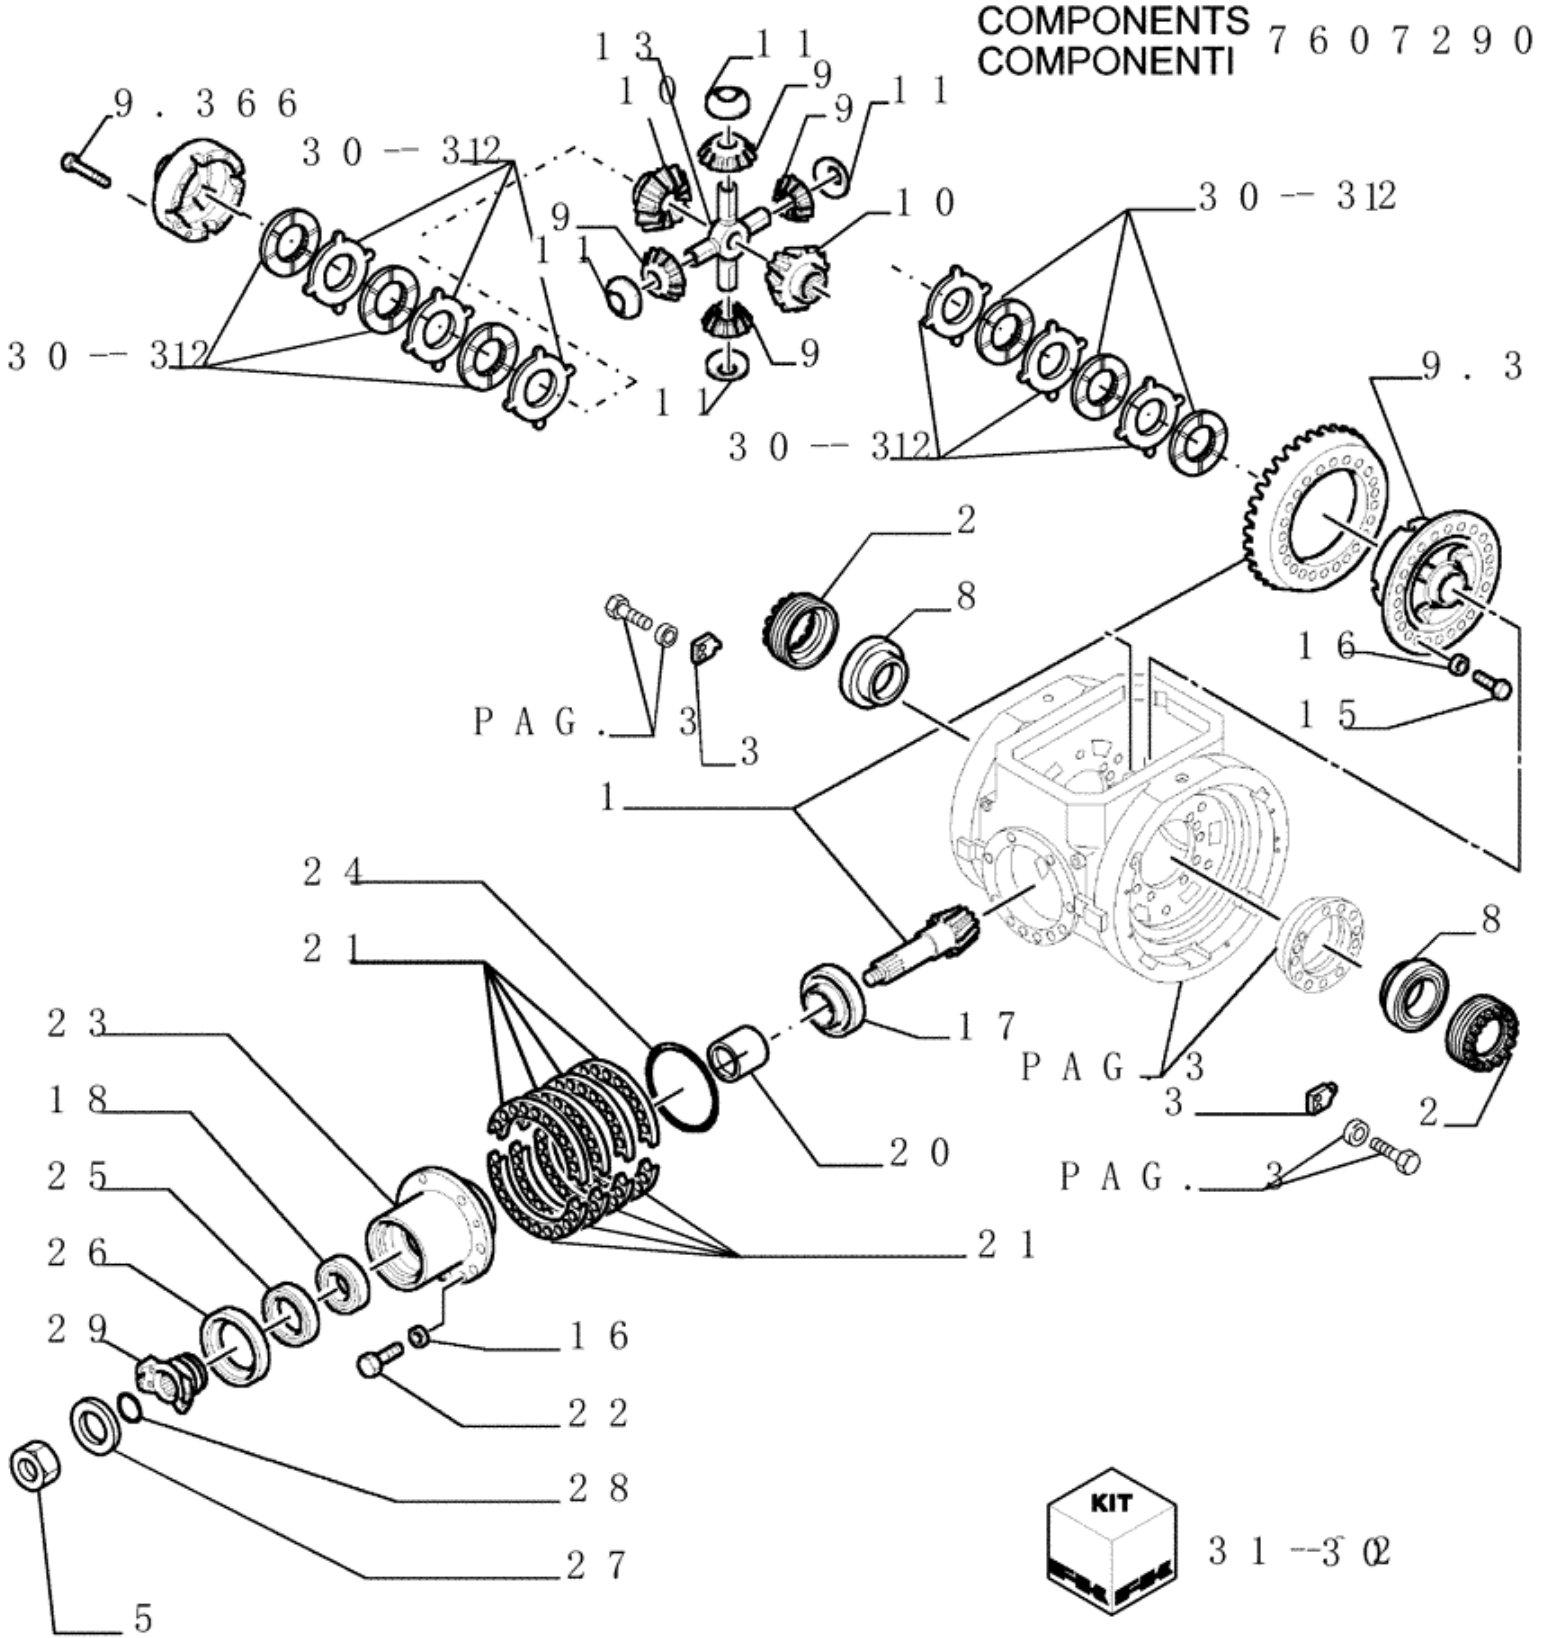

Serial Number:

Navigated Path: New Holland CE EUR > HEAVY EQUIPMENT > WHEEL LOADERS > W > W230 - WHEEL LOADERS (1/05-) > 19 - OPTIONS > 9.377[09] - REAR AXLE - DIFFERENTIAL - OPTIONAL CODE 76077353 >

Serial Number:

Navigated Path: New Holland CE EUR > HEAVY EQUIPMENT > WHEEL LOADERS > W > W230 - WHEEL LOADERS (1/05-) > 19 - OPTIONS > 9.377[09] - REAR AXLE - DIFFERENTIAL - OPTIONAL CODE 76077353 >

Ref	Qty	Part #	Part Description	Usage
1	1	76071703	BEVEL GEAR	
2	2	76043208	RING NUT	
3	2	76043209	PLATE	- LATCH
5	1	76070610	NUT	
8	2	76043212	TAPERED ROLLER BEARING	
9	4	76072643	IDLER PINION	- G.D. IN ALTERNATIVE
10	2	76072642	PLANETARY GEAR	- G.D. IN ALTERNATIVE
11	4	76072644	THRUST WASHER	
13	1	76072641	SPIDER	
15	28	15840531	BOLT	
16	17	76036375	WASHER	
17	1	76068973	TAPERED ROLLER BEARING	
18	1	76043219	TAPERED ROLLER BEARING	
20	1	76068978	SPACER	
21	4	76068974	SHIM	0.25mm
21	4	76068975	SHIM	0.2mm
21	4	76068976	SHIM	0.1mm
22	10	11391531	BOLT	
23	1	76068946	SUPPORT	
24	1	76068997	SEAL	
25	1	76074047	SEAL	
26	1	76043231	COVER	
27	1	76068995	WASHER	
28	1	14471280	O-RING	
29	1	76074048	YOKE	
29	1	76074049	FLANGE	- IN ALTERNATIVE
30	2	76072639	KIT	- PINION IN ALTERNATIVE
31	1	76072921	KIT	KIT - SPESSORI
32	1	76072640	KIT	