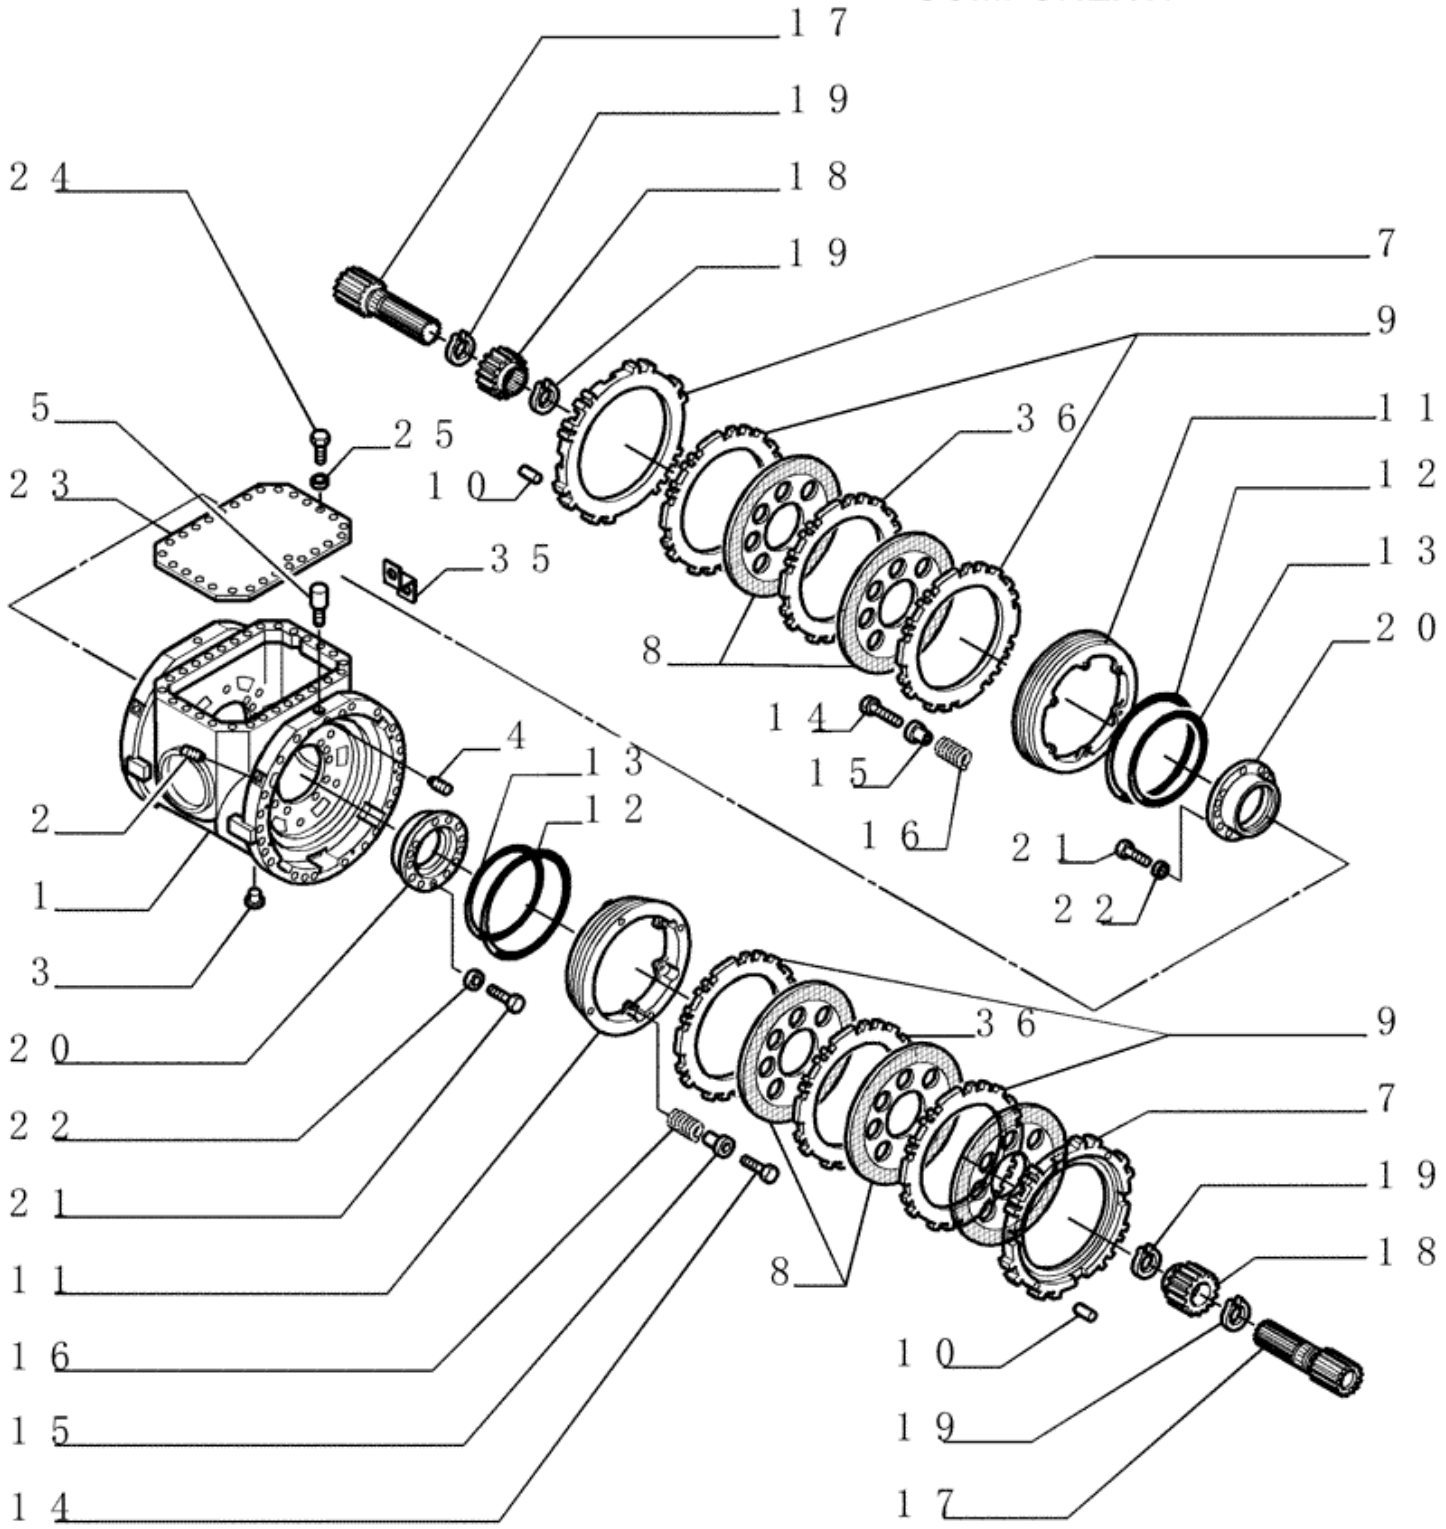

Serial Number:

Navigated Path: New Holland CE EUR > HEAVY EQUIPMENT > WHEEL LOADERS > W > W230 - WHEEL LOADERS (1/05-) > 19 - OPTIONS > 9.377[08] - REAR AXLE - DIFFERENTIAL - OPTIONAL CODE 760729C >

COMPONENTS  
COMPONENTI 7 6 0 7 2 9 C

Serial Number:

Navigated Path: New Holland CE EUR > HEAVY EQUIPMENT >WHEEL LOADERS >W >W230 - WHEEL LOADERS (1/05-) >19 - OPTIONS >9.377[08] - REAR AXLE - DIFFERENTIAL - OPTIONAL CODE 76077353 >

Ref	Qty	Part #	Part Description	Usage
1	1	76070619	BODY	- DIFFERENTIAL
2	3	76036380	PLUG	
3	1	76036382	MAGNETIC PLUG	PLUG, MAGNETIC
4	4	76036381	PLUG	
5	2	76036383	PLUG	- IN ALTERNATIVE
5	2	76053270	PLUG	- IN ALTERNATIVE
7	2	76045015	PLATE	
8	4	76045016	BRAKE DISC	
9	6	76045017	DISC	
10	16	76068776	PIN	
11	2	76068781	PISTON	- BRAKE
12	2	76045021	SEAL	
13	2	76045022	SEAL	
14	12	76043200	BOLT	
15	12	76043201	SLEEVE	
16	12	76087694	SPRING	
17	2	76072951	SHAFT	
18	2	76068782	SUPPORT	
19	4	11069876	SNAP RING	
20	2	76043205	SUPPORT	- DIFFERENTIAL
21	20	15540531	SCREW	
22	20	76036395	WASHER	13X26X3.2
23	1	76072582	COVER	
24	28	15540431	SCREW	
25	28	76036395	WASHER	10X18
35	1	76044367	BRACKET	
36	2	76068777	DISC	